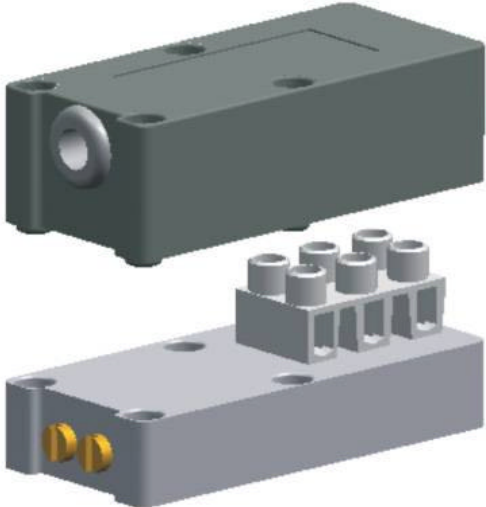

**SWITCH COVER COMBINATIONS,  
ROLLING DIAPHRAGM INSTRUMENTS (200 DGR),  
LARGE CONVOLUTED DIAPHRAGM INSTRUMENTS (200 DGC),  
SMALL CONVOLUTED DIAPHRAGM INSTRUMENTS (300 DGC)**

---

Terminal Strip

DIN plug