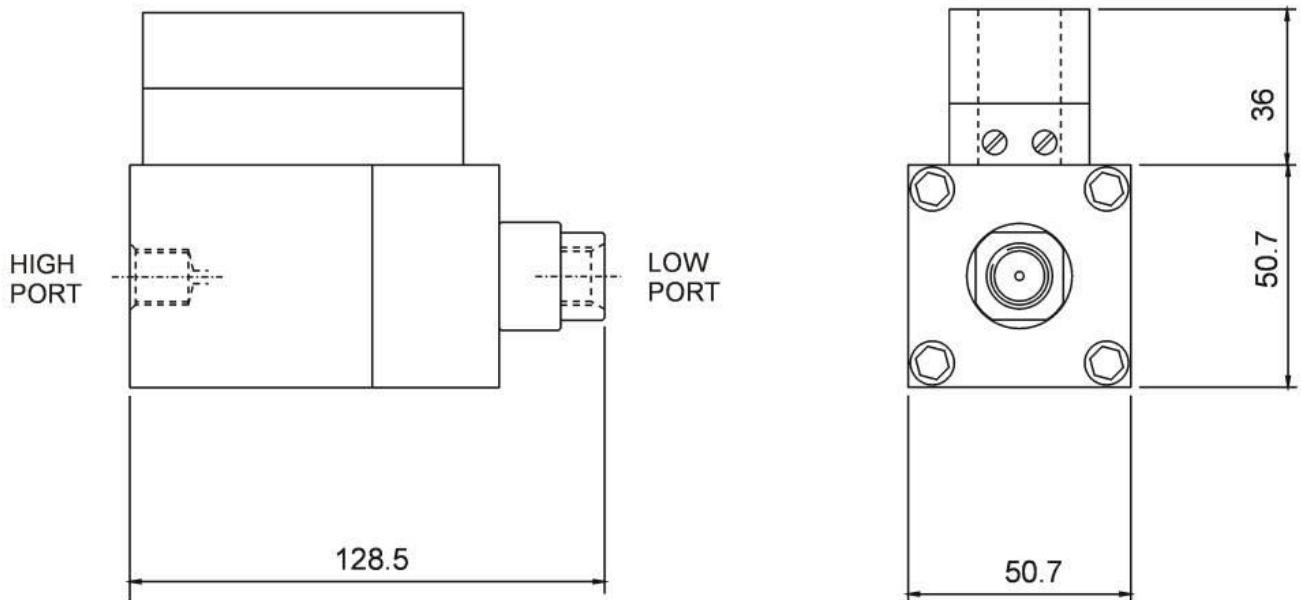

SWITCH, SMALL CONVOLUTED DIAPHRAGM INST. (300 DGC)

WITH TERMINAL STRIP

WITH DIN PLUG